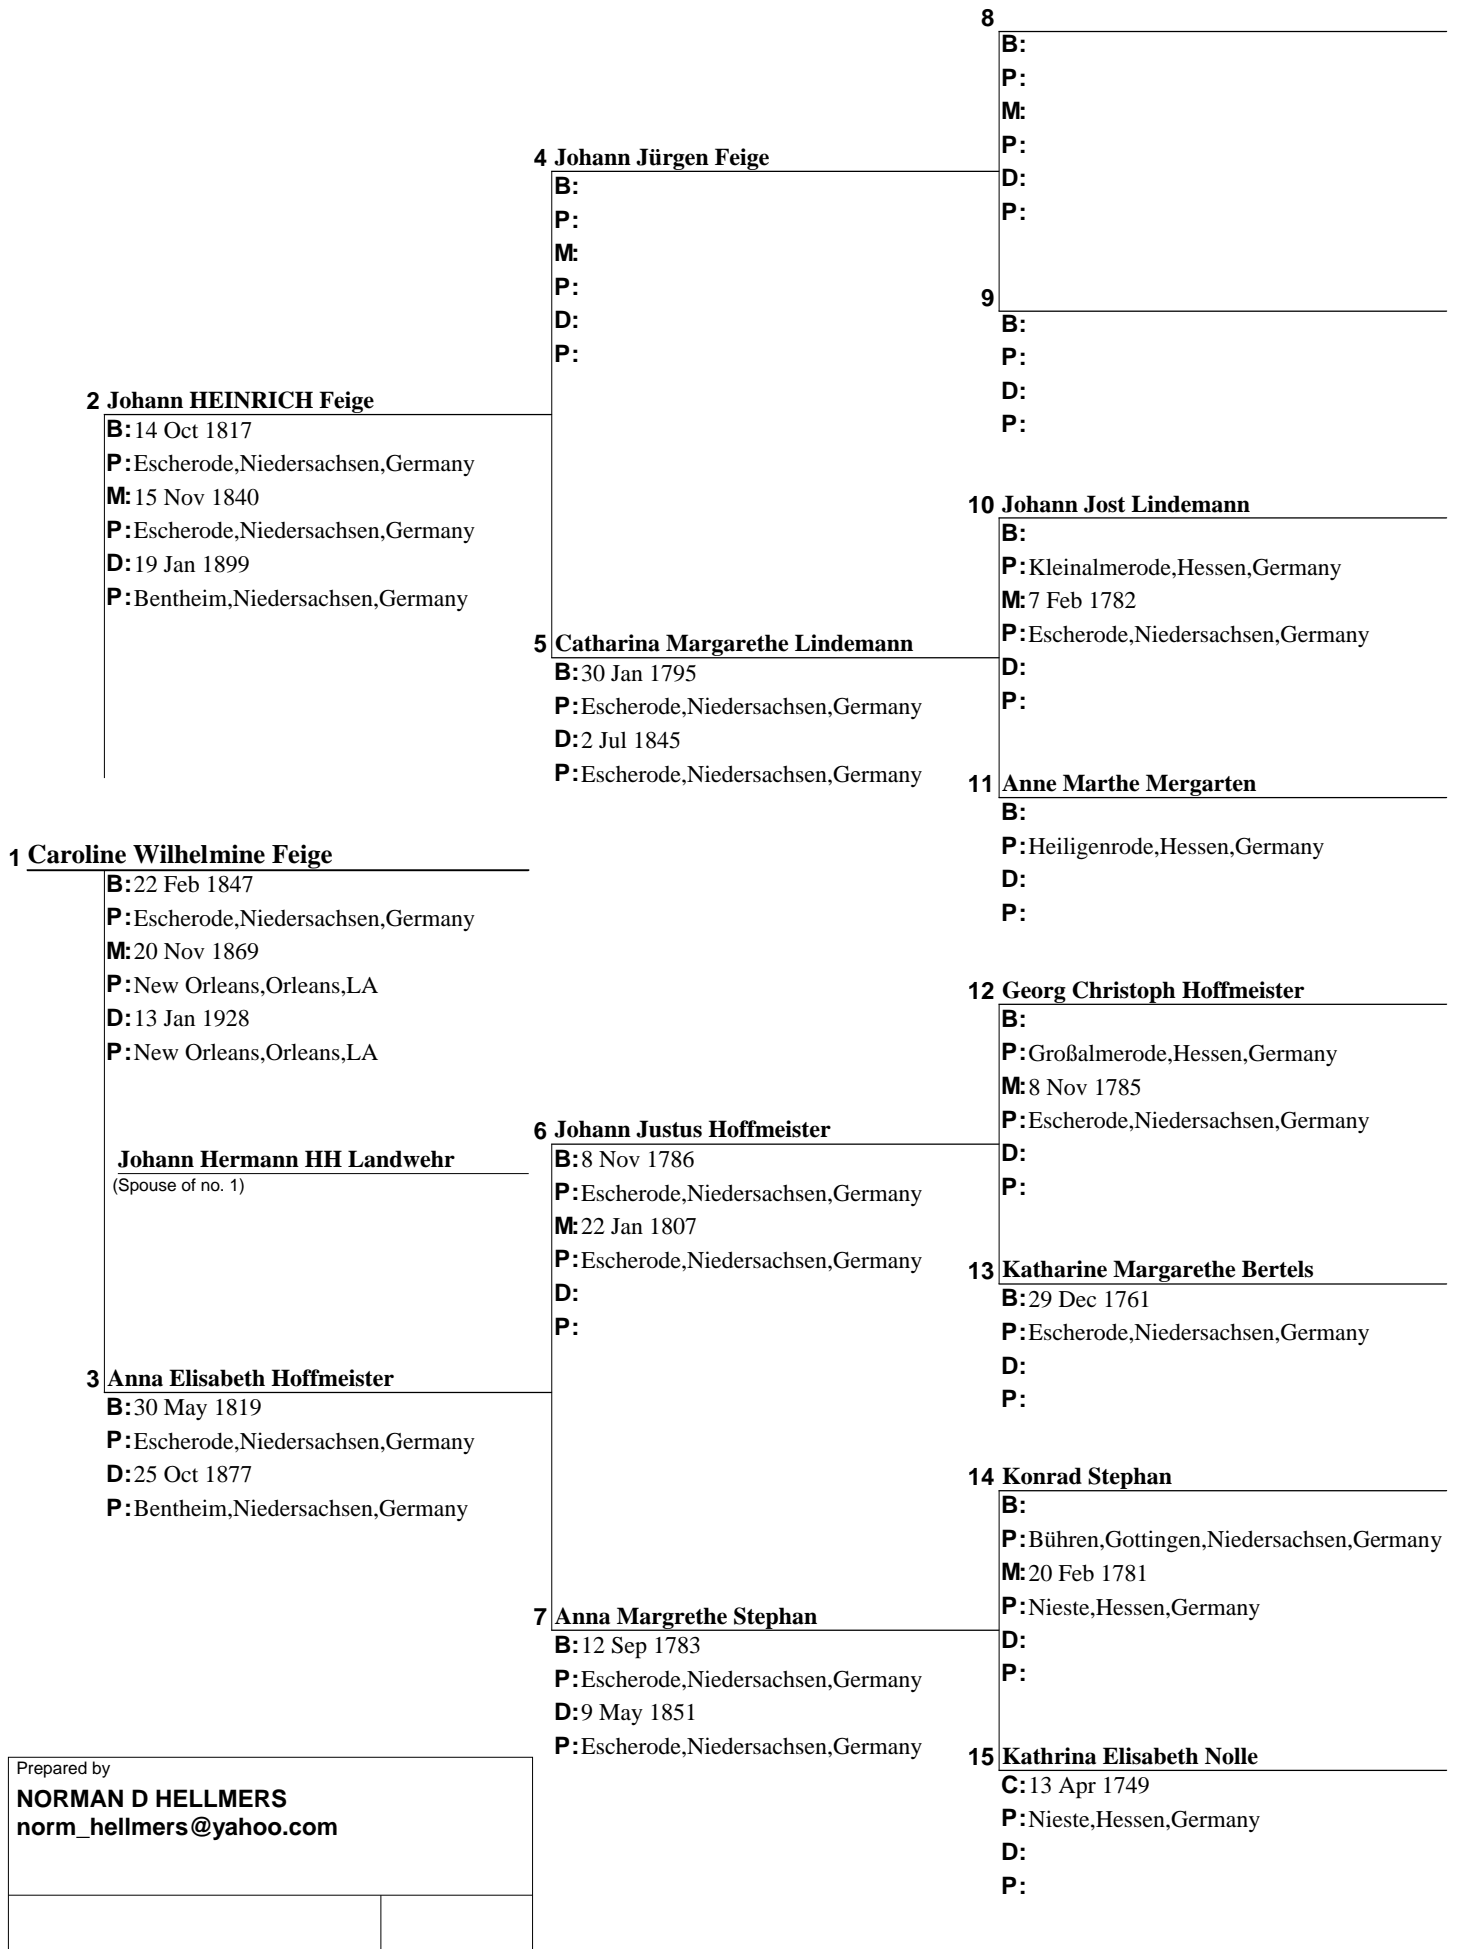

# Pedigree Chart

Prepared by  
**NORMAN D HELLMERS**  
**norm\_hellmers@yahoo.com**